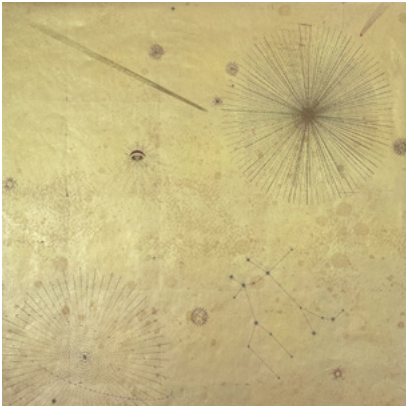

Calico

SUPERNOVA

Tear Sheet

Supernova is a journey through space and time

ASTRAL

COSMIC

INFINITY

PASSAGE

PEARL

PORTAL

STARGAZE

SUPERNAL

Supernova Passage

Suitable for residential and commercial projects

COLOR
Passage

ITEM
7344

CONTENT
Type II Vinyl

PANEL WIDTH
51" / 1295 mm trimmed

PANEL HEIGHT
132" / 3353 mm standard
192" / 4877 mm extended

REPEAT
Non-repeating

STOCK
Made to order

LEAD TIME
4 weeks to print

MINIMUM
1 panel

PRICE
Available upon request

DISCLAIMER
Refer to our website to see the full mural artwork. Reference the physical sample for color and texture. Panel maps represent mural artwork only.