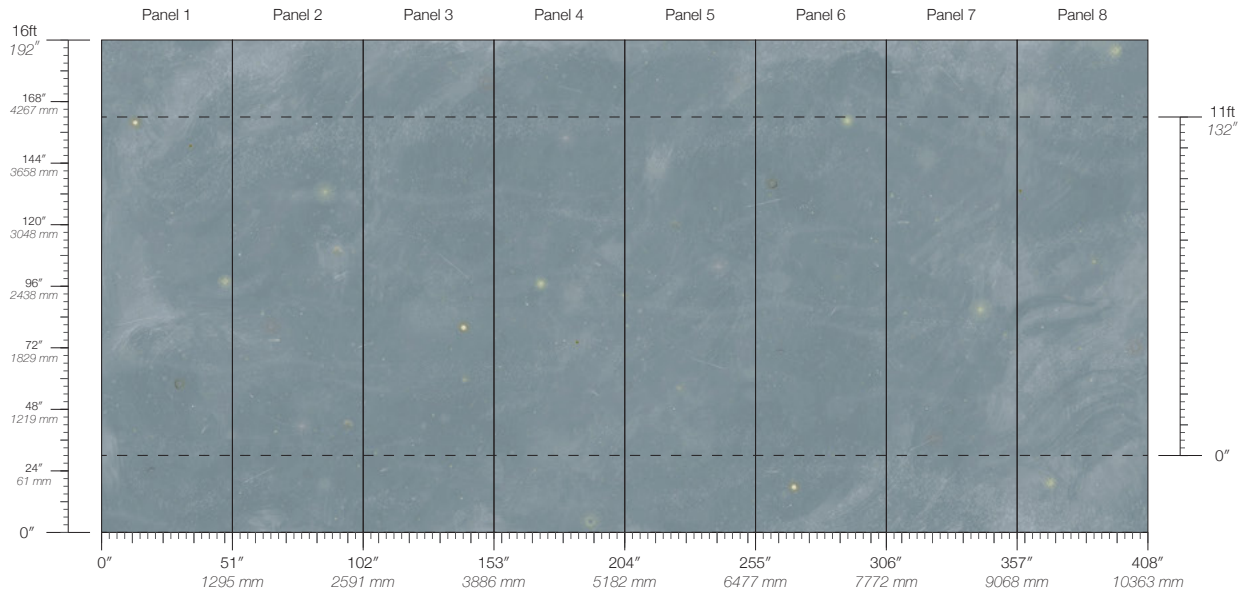

Supernova Passage

Suitable for residential and commercial projects

COLOR
Passage

ITEM
7344

CONTENT
Type II Vinyl

PANEL WIDTH
51" / 1295 mm trimmed

PANEL HEIGHT
132" / 3353 mm standard
192" / 4877 mm extended

REPEAT
Non-repeating

STOCK
Made to order

LEAD TIME
4 weeks to print

MINIMUM
1 panel

PRICE
Available upon request

ORIGIN
USA

DETAILS
Custom options available

ENVIRONMENTAL
Recycled Content
Phthalate Free
Low VOC
HPD Available

SPECS
Commercial Vinyl face
Non-woven backing
20 oz per linear yard
620 g per linear meter
Smooth reflective metallic texture

TESTING
(US) ASTM E84 Adhered Class A
(EU) EN 15102 Class B, s2
(CN) CAN/ULC-S102.2 Class A
CCC-W-408D Type II
WA Specification W-101 Type II

MAINTENANCE
Water-based cleanser

CONTACT
sales@calicowallpaper.com
+1 718 243 1705
57 Lispenard Street
New York, NY 10013 USA

DISCLAIMER
Refer to our website to see the full mural artwork. Reference the physical sample for color and texture. Panel maps represent mural artwork only.